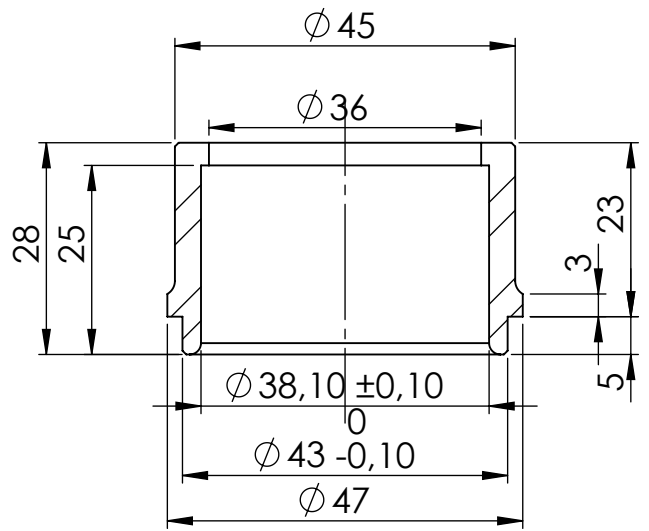

"S.s. flange"
Cod. 204448

"S.s. bushing"
Cod. 206521

ART. 80002 SPARE PARTS

SUZUKI GSX-R 1000/R

(A) FITTING KIT COD. 3080002601R

(B) FITTING KIT COD. 3080002561R