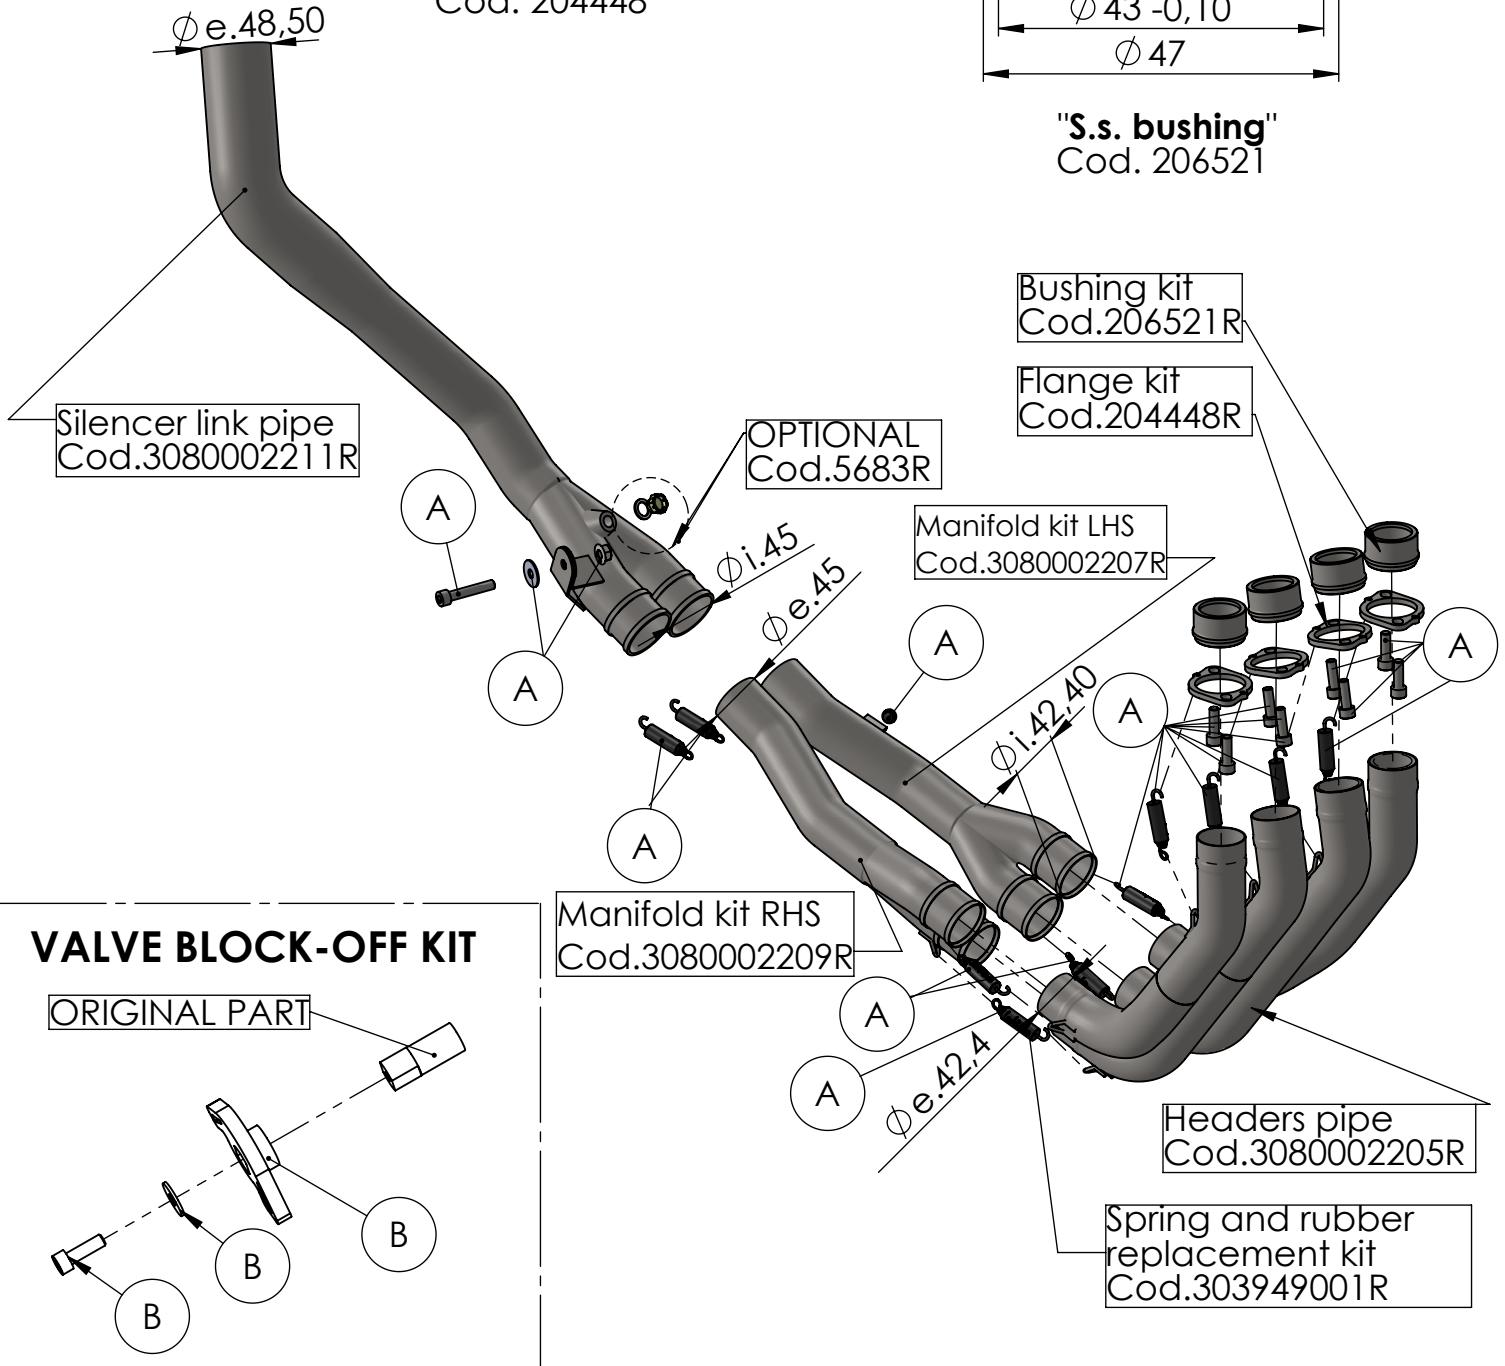

"S.s. flange"
Cod. 204448

"S.s. bushing"
Cod. 206521

ART. 80002 SPARE PARTS

SUZUKI GSX-R 1000/R

(A) FITTING KIT COD. 3080002601R

(B) FITTING KIT COD. 3080002561R